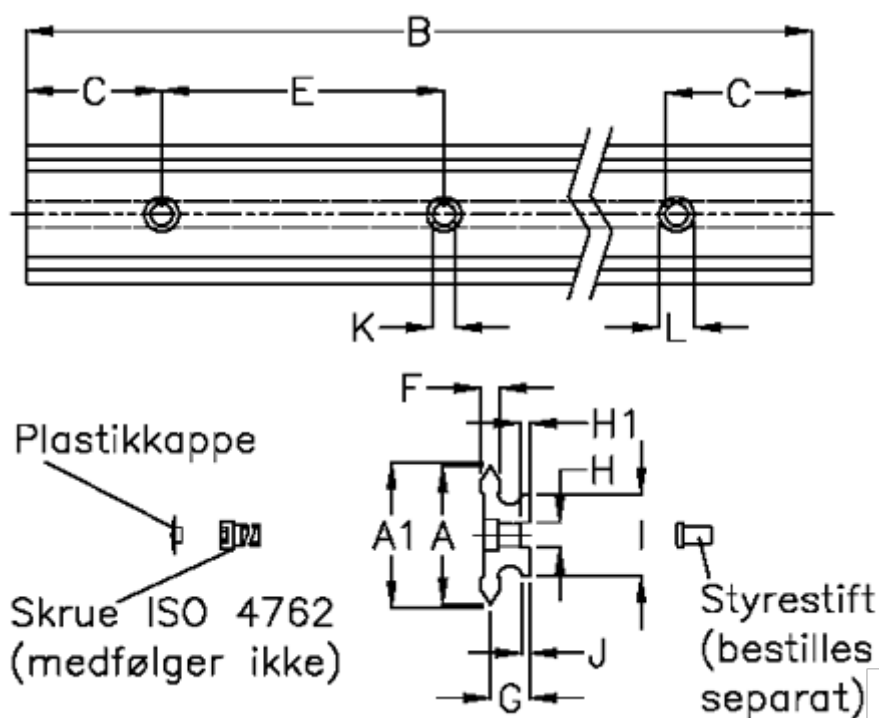

Article number: 059101356
 Description: Hepco SL2 spacer slide
 SS NMS12-356

Measures

A	= 12	G = 6.2	Weight kg/1000 = 440
A1	= 12.37	H = 4	
B	= 356	H1 = 1.8	
C	= 20.5	I = 8.5	
E	= 45	J = 1.7	
F	= 3.0	K = 3.5	
For bearing	= 13	L = 6 x 3	
For guide pin	= 4	M = -	